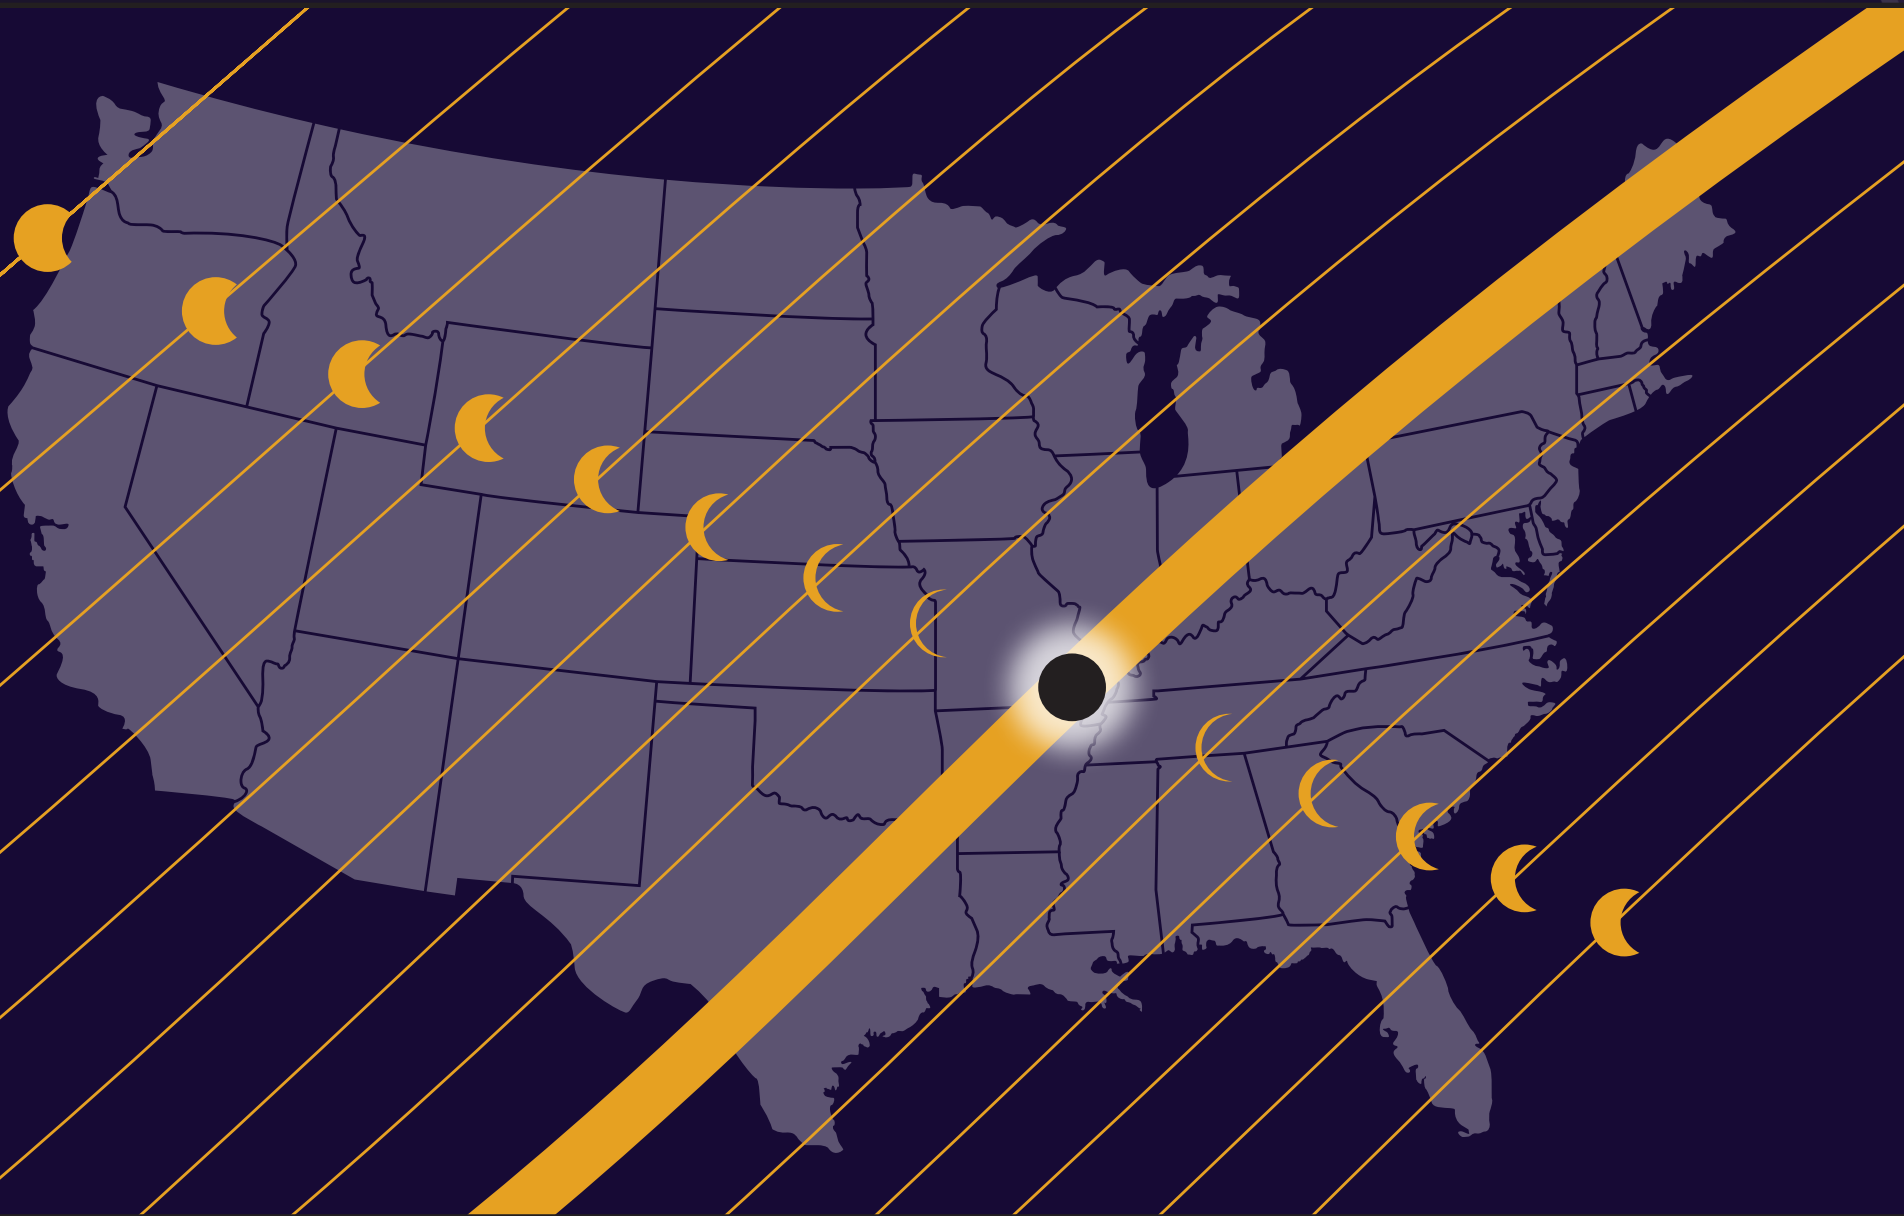

# THE GREAT TOTAL ECLIPSE of April 8<sup>th</sup>, 2024:

For more info visit  
[www.sigmapisigma.org/eclipse](http://www.sigmapisigma.org/eclipse)

Find us @SPSNational: